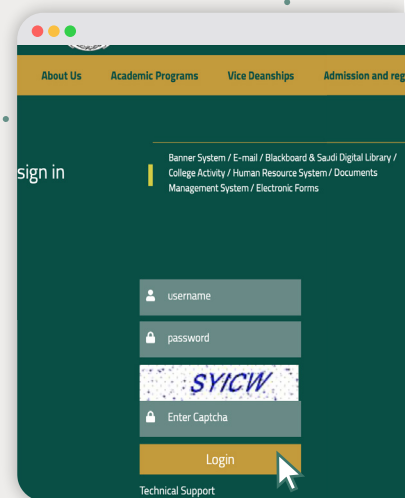

E-Services Guide for Students

Dear Students,
To access E-Services on the website, kindly perform the following steps:

1 To access PSMCHS E-Services, click on **'Students'** at the top right-hand corner of the main page

2 Log on by entering your username, password and re-enter the verification code displayed

3 If you are experiencing issues contact us by clicking on **'Technical Support'**

Now you can access your required E-Service