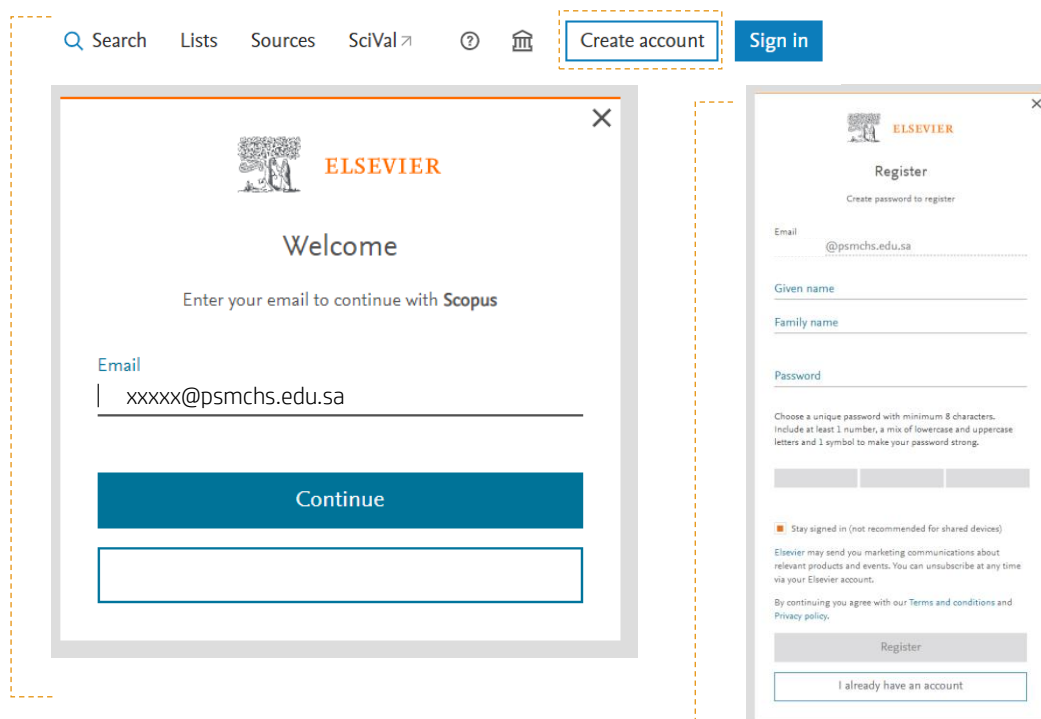

Scopus®

Dear Faculty Members and Researchers,
To access the Scopus database, kindly follow the steps:

1. Go to the Library's website home page <http://library.psmchs.edu.sa/>
2. Choose **E-Resources** then (**Scopus**)
3. You will be redirected to Scopus Database

4. Click to create an account with your College email (your name and password). Choose Stay signed in, then Click register.

5. Check your inbox, you will receive a welcome email from Elsevier.

6. Now your login is *successful*.